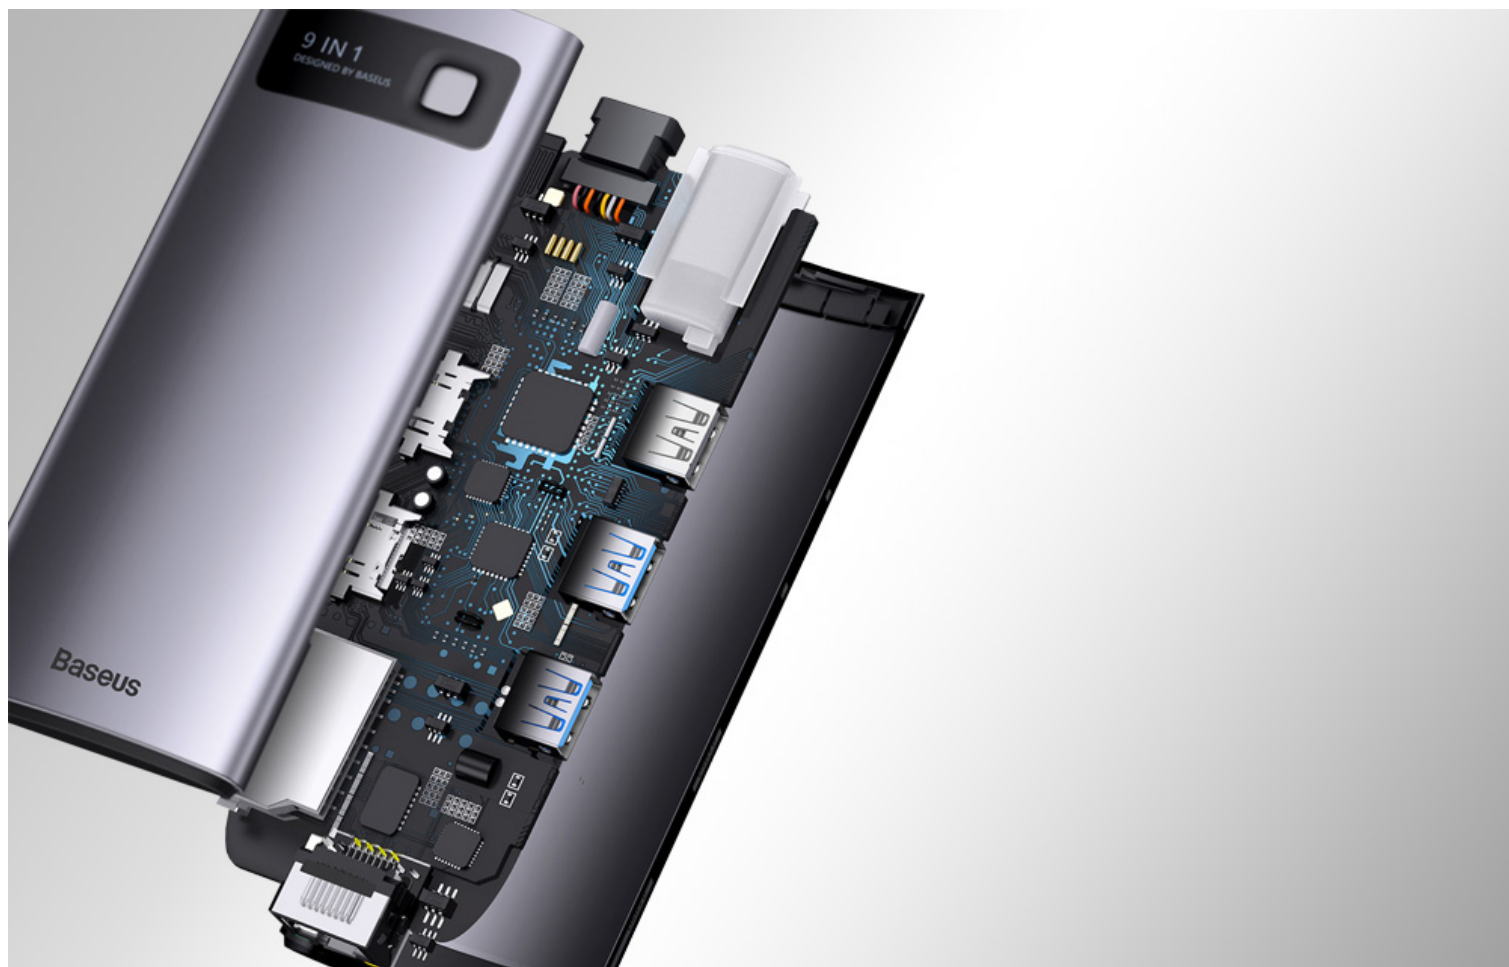

Enhance the capabilities of your laptop

Use just one USB-C input of your laptop to gain the ability to connect several different devices to it. The hub by Baseus is equipped with 9 ports such as RJ45, USB-C PD, 2 HDMI, 3 USB and slots for SD and TF memory cards. Now you can easily increase the functionality of your computer and make your work easier. No more problems with too few ports!

High image resolution

The Baseus Metal Gleam Series also offers excellent image quality. The HDMI ports support 4K resolution, allowing you to enjoy rich details and vivid, natural colors. With the hub, you can also connect up to 2 additional monitors to your laptop and use display modes such as Mirror and Expansion. This will help you increase your efficiency at work, show other meeting participants a presentation or watch a movie stored on your computer on a larger screen.

Transfer files in no time

The hub also allows you to transfer files quickly. USB 3.0 ports allow you to transfer data at speeds of up to 5 Gbps (500 MB/s). The product also allows you to connect SD and TF memory cards. This allows you to easily save photos or videos taken with your camera, camcorder, smartphone or drone to your laptop. The data transfer speed between the card and the computer is up to 104 MB/s. You no longer have to wait indefinitely for your files to be transferred!

Perfectly thought-out design

The Baseus Metal Gleam Series Hub is small and portable. You can always have it at hand and use it whenever you need it. The product is also characterized by high durability. Made of aluminum alloy - it is resistant to wear, color fading, damage and heat. Pleasant to the touch texture and elegant modern design are its additional advantages. In addition, a blue, luminous indicator in real time indicates the status of the device.